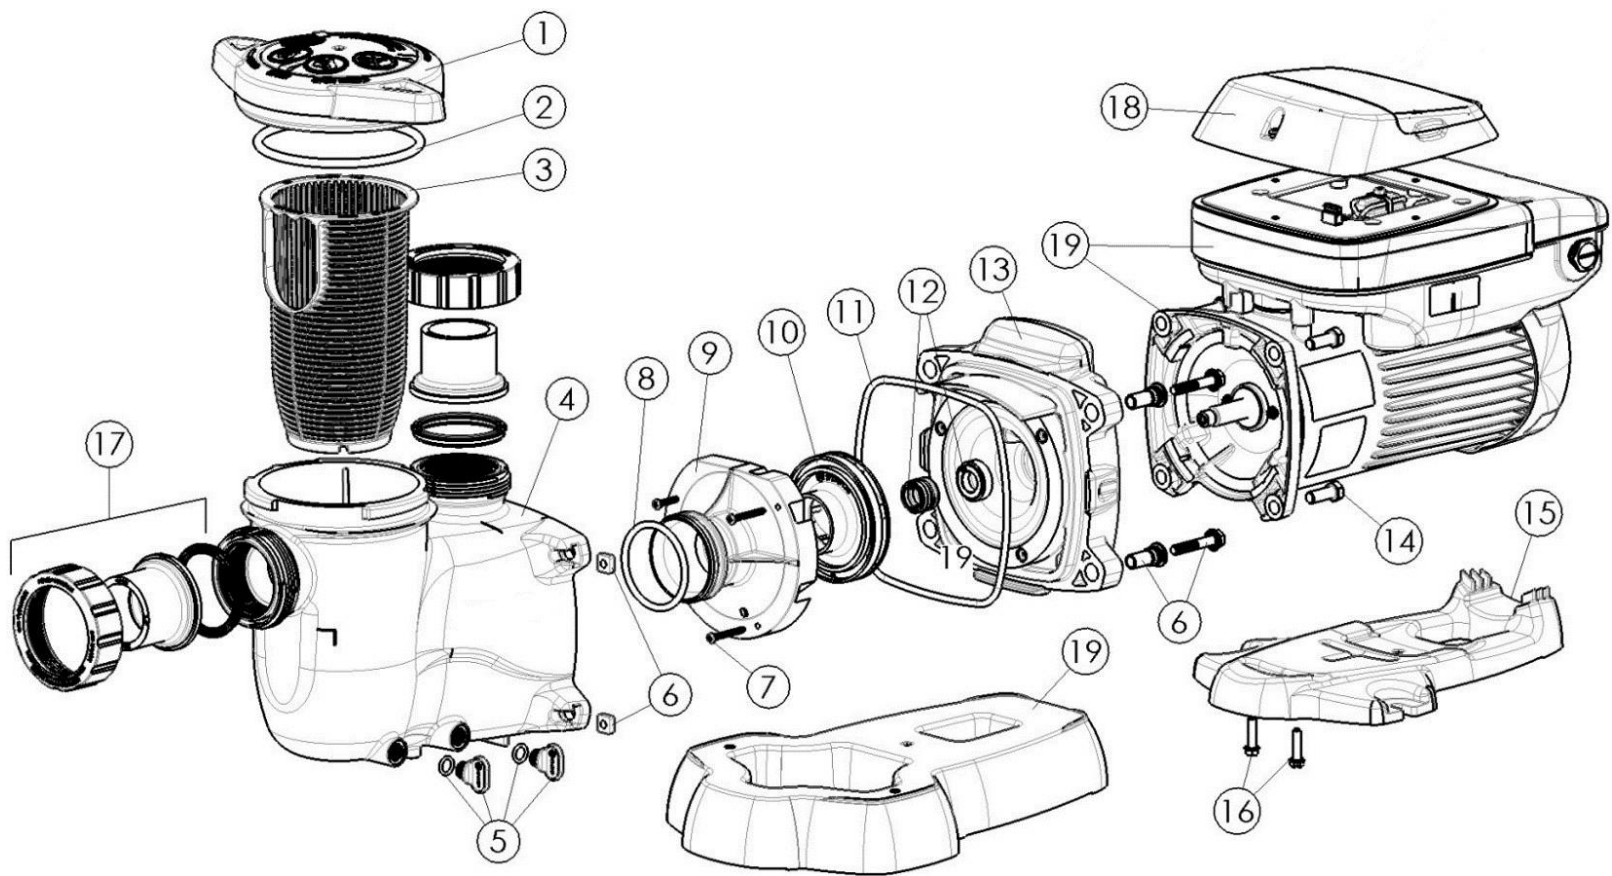

# Jacuzzi JVS165S 1.65 THP Variable Speed Pump

Key	Description	Mfg #	Leslie's SKu	Qty.
1	Strainer Cover Kit (Includes Strainer Cover, Lock-Ring & O-Ring)	SPX2300DLSDB	677826	1
2	Strainer Cover O-Ring	SPX2300Z4	900007	1
3	Strainer Basket	SPX2300M	409145	1
4	Pump Strainer Housing with Drain Plugs	SPX2300AALB	677824	1
5	Drain Plug with O-Ring	SPX4000FG	40643	2
6	Hardware Pack (Incl. 4 Housing Bolts, Seal-Plate Spacers & Square Nuts)	SPX2700ZPAK	40125	1
7	Diffuser Screws (3 Pack)	SPX2300Z3PAK3		1
8	Diffuser O-Ring	SX220Z2	66242	1
9	Diffuser	SPX2300B	900921	1
10	Impeller	SPX2710CM	40130	1
11	Housing O-Ring	GMX600F	324609	1
12A	Shaft Seal Assembly	SPX2700SA	40714	1
12B	Shaft Seal Assembly (Viton)	SPX2700SAV	677819	1
13	Seal Plate	SPX2300ELB	677825	1
14	Motor Bolt (4 Pack)	SPX3200Z5PAK4	323504	1
17	Union Connector Kit (Includes 2 Nuts, Connectors & Gaskets)	SPX2700UNKIT	40135	1
18	Digital Control Interface Assembly	SPX3200LCDDB	677823	1
-	Basket Strainer Insert, Set of 3	BSKTSTRNR3PAK	677817	3
		<b>POWER END</b>		
20	Power End Assembly (Includes #7-14, Motor & Drive)	SPX2303ZIVSPE	901661	1