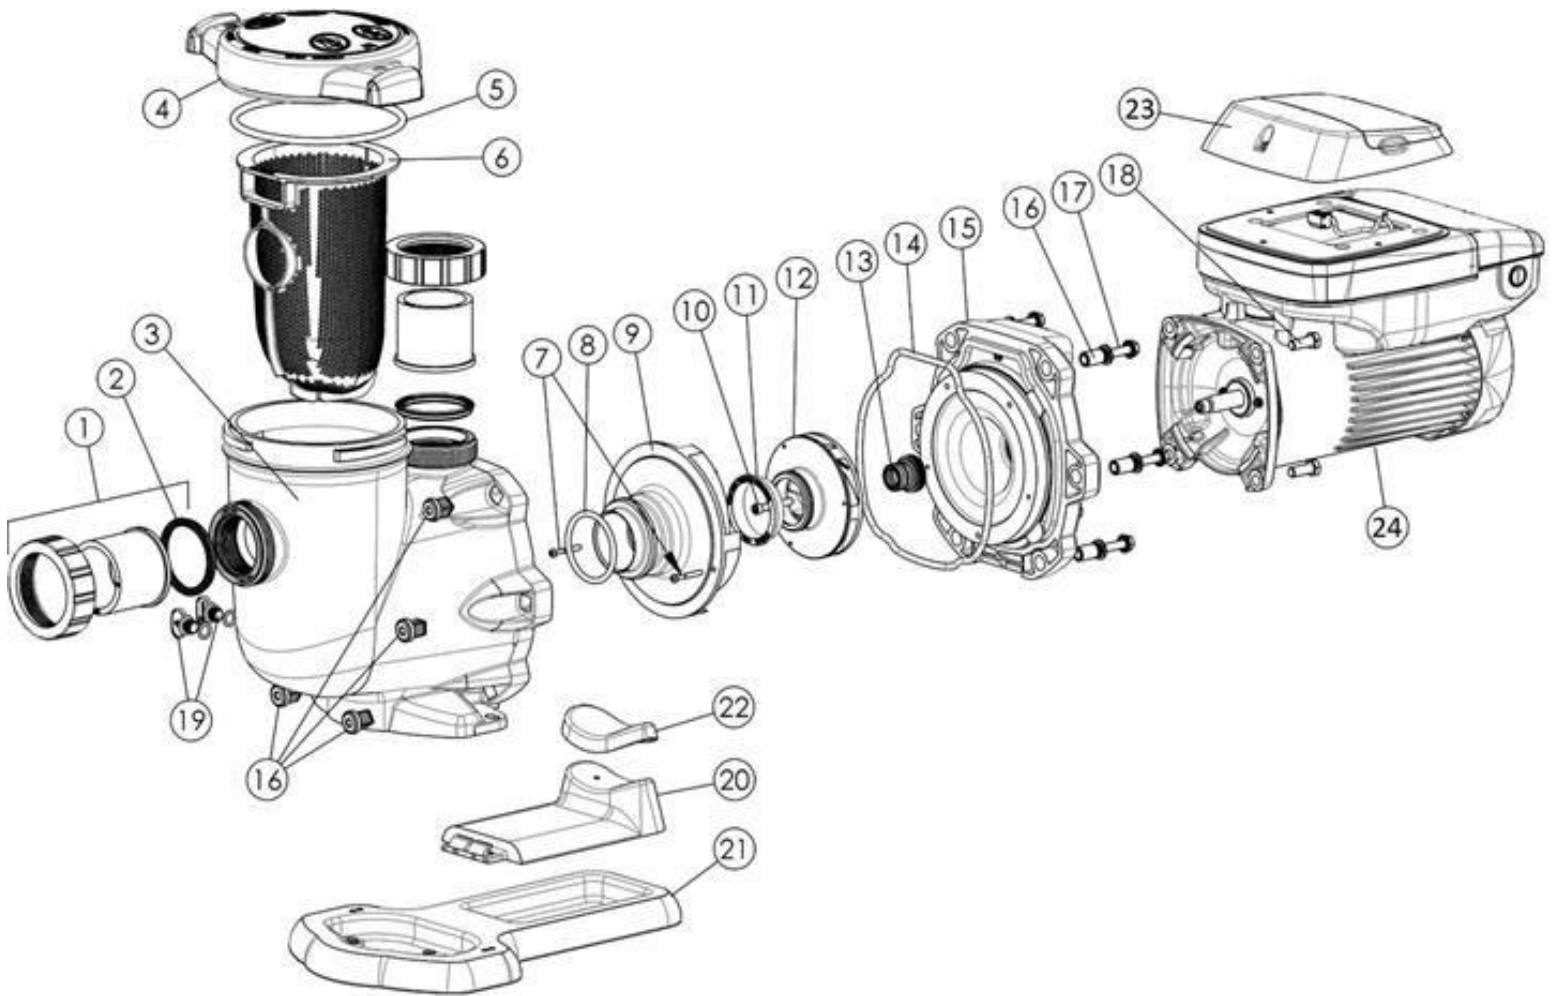

Jacuzzi JVS270S/JVS185S Variable Speed Pump

Key	Description	Mfg #	Leslie's Sku	Qty.
1	Union Connector Kit (Includes 2 Nuts, Connectors & Gaskets)	SPX3200UNKIT	52280	1
2	Union Gasket	SPX3200UG	623808	1
3	Pump Strainer Housing, 2" x 2 1/2" with Drain Plugs	SPX3200ALB	677820	1
4	Strainer Cover Kit (Includes Strainer Cover, Lock Ring & O-Ring)	SPX3200DLSDB	677822	1
5	Strainer Cover O-Ring	SPX3200S	66112	1
6	Strainer Basket	SPX3200M2	677815	1
7	Diffuser Screw	SPX3200Z8	623807	1
8	Diffuser O-Ring	SPX4000ZI	223392	1
9	Diffuser	SPX3200B3	623889	1
10	Impeller Screw	SPX3200ZI	623780	1
11	Impeller Ring	SPX3021R	40514	1
12A	Impeller with Impeller Screw **JVS185S ONLY	SPX3210C	623877	1
12B	Impeller with Impeller Screw **JVS270S ONLY	SPX3220C	623909	1
13A	Shaft Seal Assembly	SPX3200SA	40709	1
13B	Shaft Seal Assembly (Viton)	SPX4000SAV	40278	1
14	Housing O-Ring	SPX3200T	66113	1
15	Seal Plate	SPX3200ELB	677821	1
16	Housing Insert/Seal Plate Spacer Kit	SPX3200Z211	623853	1
17	Housing Bolt	SPX3200Z3	623761	1
18	Motor Bolt	SPX3200Z5	623792	1
19	Drain Plug with O-Ring	SPX4000FG	40643	1
23	Digital Control Interface Assembly	SPX3200LCDDDB	677823	1
-	Basket Strainer Insert, Set of 3	BSKTSTRNR3PAK	677816	3
		POWER END		
24A	Power End Assembly (Incl. #7-23 & Motor) **JVS185S ONLY	SPX3202Z1VSPE	900466	1
24B	Power End Assembly (Incl. #7-23 & Motor) **JVS270S ONLY	SPX3206Z1VSPE	954851	1