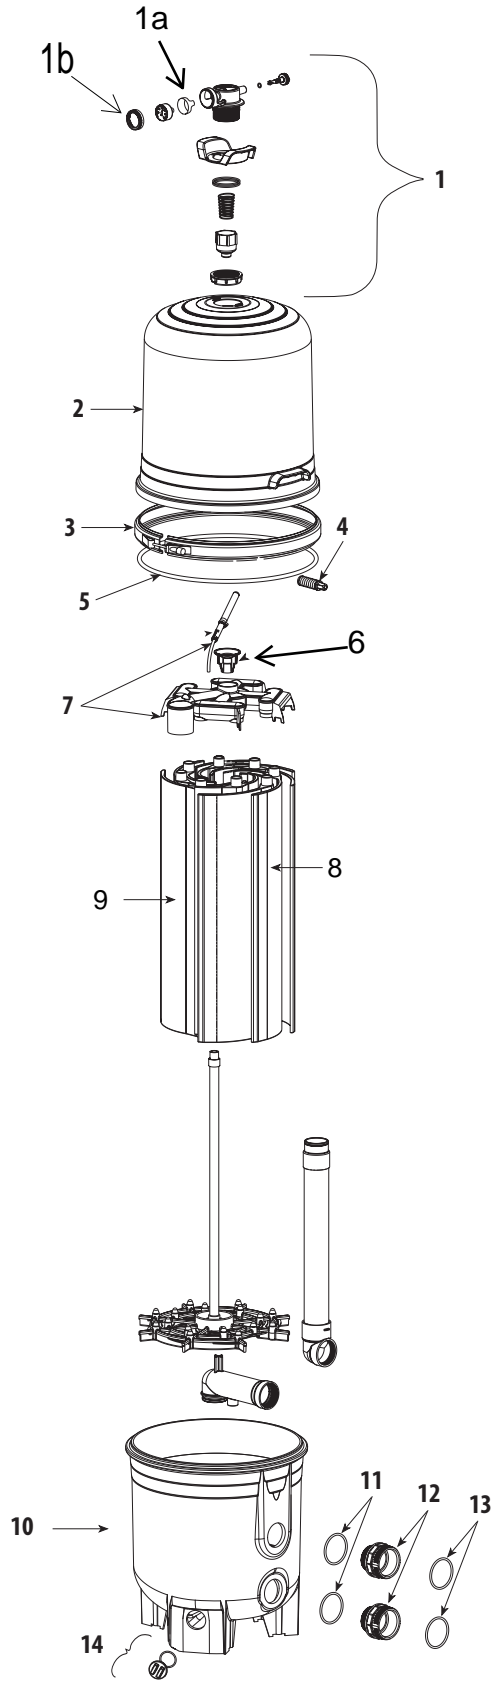

Jacuzzi JDE60 60 Sq. Ft. DE Filter

Key	Description	Mfg #	Leslie's Sku
1	Pressure Relief Assembly	550-4230-LE	677829
1a	Pressure Gauge	75032	677511
1b	Pressure Gauge Cover	75039	677585
2	Filter Lid DE w/label 60ft	519-4229-BEI	677841
3	Metal Clamp w/spring assembly	550-4780B	677842
4	Clamp Spring Assembly	550-4590B	677843
5	O-ring Main Body	805-0000B	677844
6	Manifold Nut	718-4320B	677846
7	Manifold Assembly w/air relief	550-4200B	677847
8	DE Grid 8 Pack	-----	45503
10	Filter Body Base	515-4209-BEI	677852
11	O-ring (2 required)	805-0145B	677850
12	2 ½" Bulkhead fitting (2 required)	419-4201B	677854
13	2 ½" Beveled Gasket (2 required)	711-4200B	677855
14	Drain Assembly	400-6621B	951021