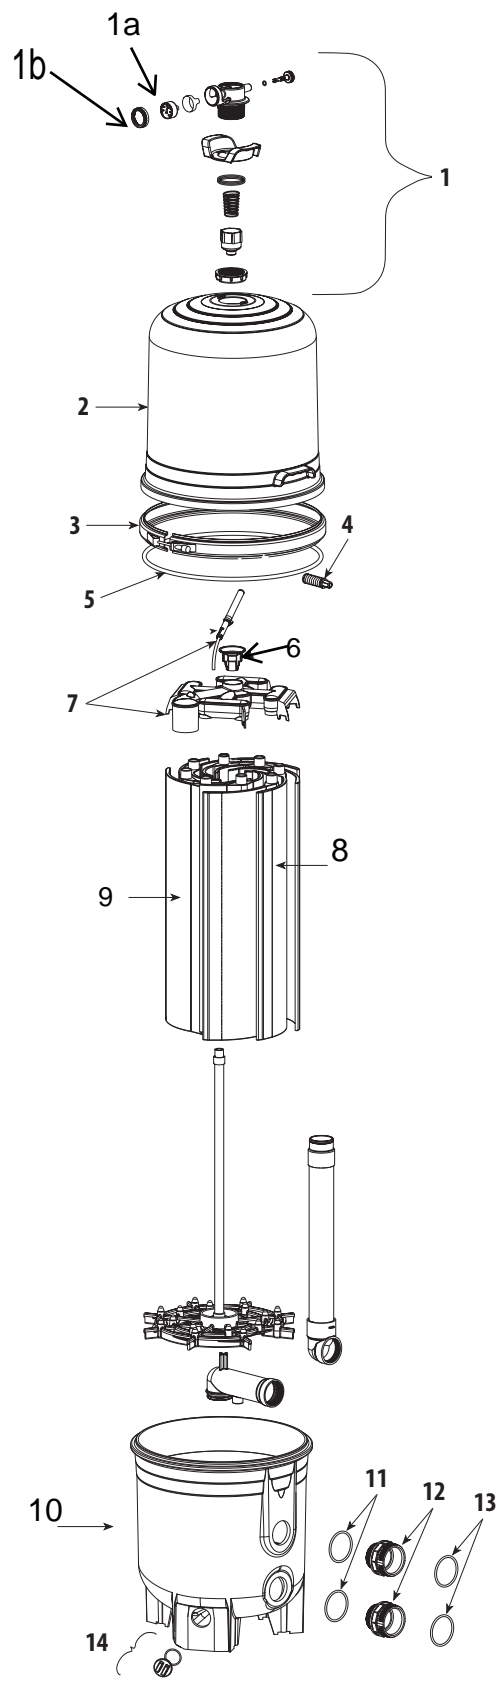

Jacuzzi JDE48 48 Sq. Ft. DE Filter

Key	Description	Mfg #	Leslie's Sku
1	Pressure Relief Assembly	550-4230-LE	677829
1a	Pressure Gauge	75032	677511
1b	Pressure Gauge Cover	75039	677585
2	Filter Lid DE w/label 48sqft	519-4219-BEI	677840
3	Metal Clamp w/spring assembly	550-4780B	677842
4	Clamp Spring Assembly	550-4590B	677843
5	O-ring Main Body	805-0000B	677844
6	Manifold Nut	718-4320B	677846
7	Manifold Assembly w/air relief.	550-4200B	677847
8	DE Grid 8 Pack	-----	45502
10	Filter Body Base	515-4209-BEI	677852
11	O-ring (2 required)	805-0145B	677850
12	2 ½" Bulkhead fitting (2 required)	419-4201B	677854
13	2 ½" Beveled Gasket (2 required)	711-4200B	677855
14	Drain Assembly	400-6621B	951021