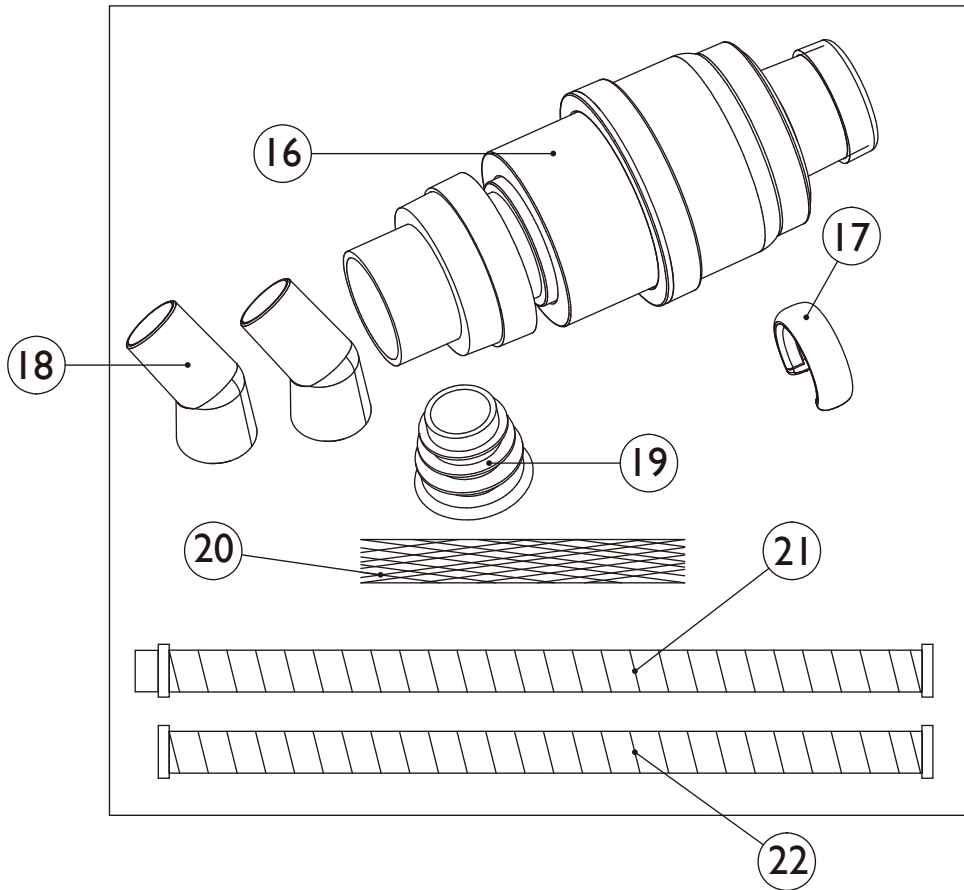

JACUZZI J-D300

// Suction Side Pool Cleaner

ITEM NO	DESCRIPTION	PART NUMBER	LESLIE'S SKU
1	HOSE CONNECTOR	WB662624	662624
2	BUMPER RING	WB662625	662625
3	PLASTIC RING	WB662626	662626
4	CHAMBER ASSEMBLY	WB662627	662627
5	LEFT CLEANER BODY	WB662628	662628
6	RIGHT CLEANER BODY	WB662629	662629
7	FLOAT	WB662630	662630
8	WEIGHT	WB662631	662631
9	BACK HOUSING	WB662632	662632
10	FRONT HOUSING	WB662633	662633
11	FINNED DISC	WB670329	63657
12	FOOT PAD	WB670327	63648
13	LONG TUBE	WB662636	662636
14	PLASTIC RING FOR DIAPHRAGM	WB662637	662637
15	DIAPHRAGM	WBAPC021	763276

ITEM NO	DESCRIPTION	PART NUMBER	LESLIE'S SKU
16	AUTOMATIC REGULATOR VALVE	WB662638	662638
17	HOSE WEIGHT	LS662621	662621
18	ELBOW CONNECTORS	WB662639	662639
19	INTAKE ADAPTOR	WB662642	662642
20	HOSE PROTECTOR SLEEVE	WB662640	662640
21	FEMALE/MALE HOSE SECTION	WB662641	662641
22	FEMALE/FEMALE HOSE SECTION	WB662603	662603