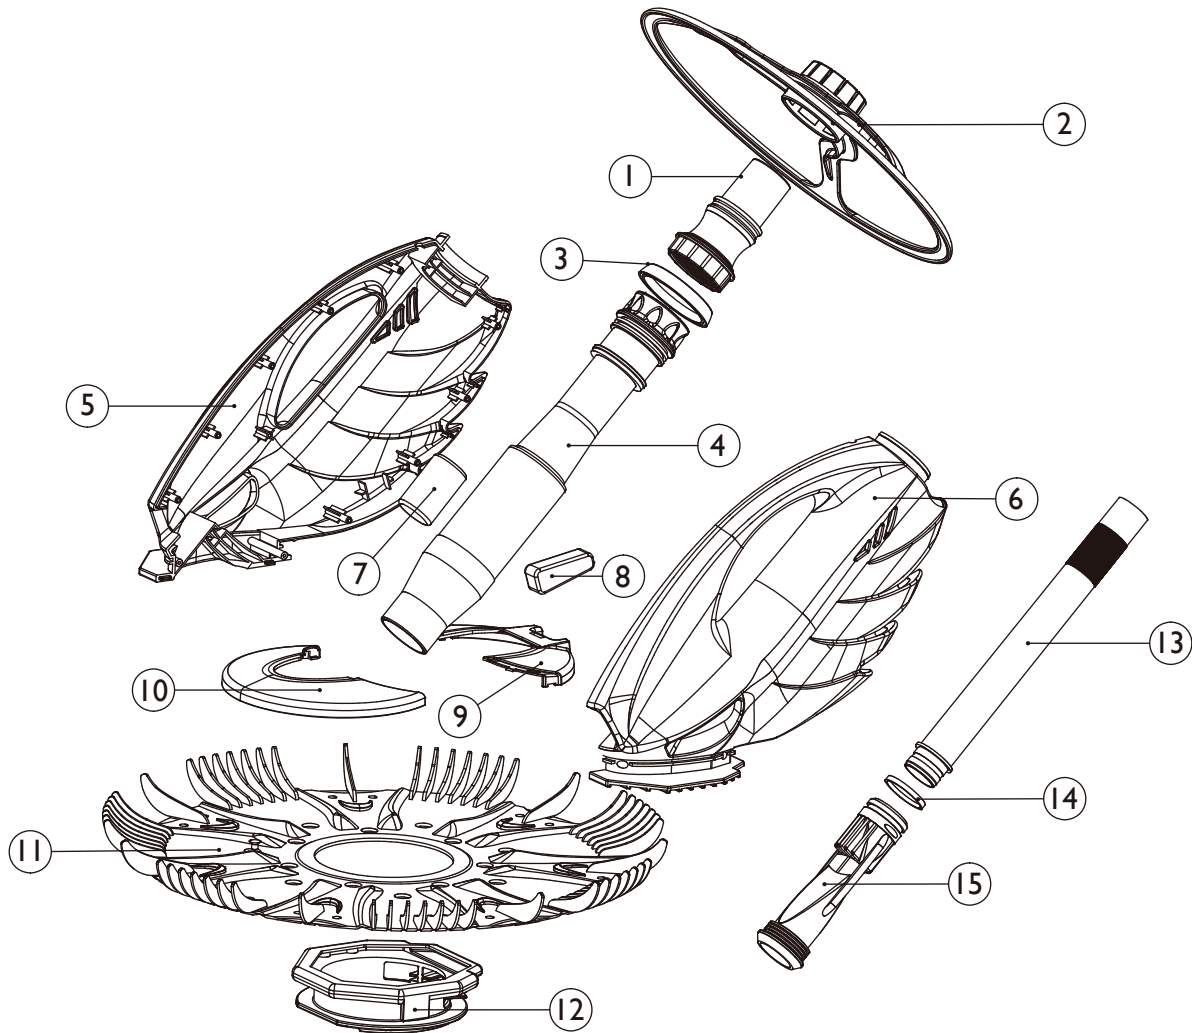

JACUZZI J-D300

// Suction Side Pool Cleaner

ITEM NO	DESCRIPTION	PART NUMBER	LESLIE'S SKU
1	HOSE CONNECTOR	WB662624	662624
2	BUMPER RING	WB662625	662625
3	PLASTIC RING	WB662626	662626
4	CHAMBER ASSEMBLY	WB662627	662627
5	LEFT CLEANER BODY	WB662628	662628
6	RIGHT CLEANER BODY	WB662629	662629
7	FLOAT	WB662630	662630
8	WEIGHT	WB662631	662631
9	BACK HOUSING	WB662632	662632
10	FRONT HOUSING	WB662633	662633
11	FINNED DISC	WB670329	63657
12	FOOT PAD	WB670327	63648
13	LONG TUBE	WB662636	662636
14	PLASTIC RING FOR DIAPHRAGM	WB662637	662637
15	DIAPHRAGM	WBAPC021	763276

ITEM NO	DESCRIPTION	PART NUMBER	LESLIE'S SKU
16	AUTOMATIC REGULATOR VALVE	WB662638	662638
17	HOSE WEIGHT	LS662621	662621
18	ELBOW CONNECTORS	WB662639	662639
19	INTAKE ADAPTOR	WB662642	662642
20	HOSE PROTECTOR SLEEVE	WB662640	662640
21	FEMALE/MALE HOSE SECTION	WB662641	662641
22	FEMALE/FEMALE HOSE SECTION	WB662603	662603