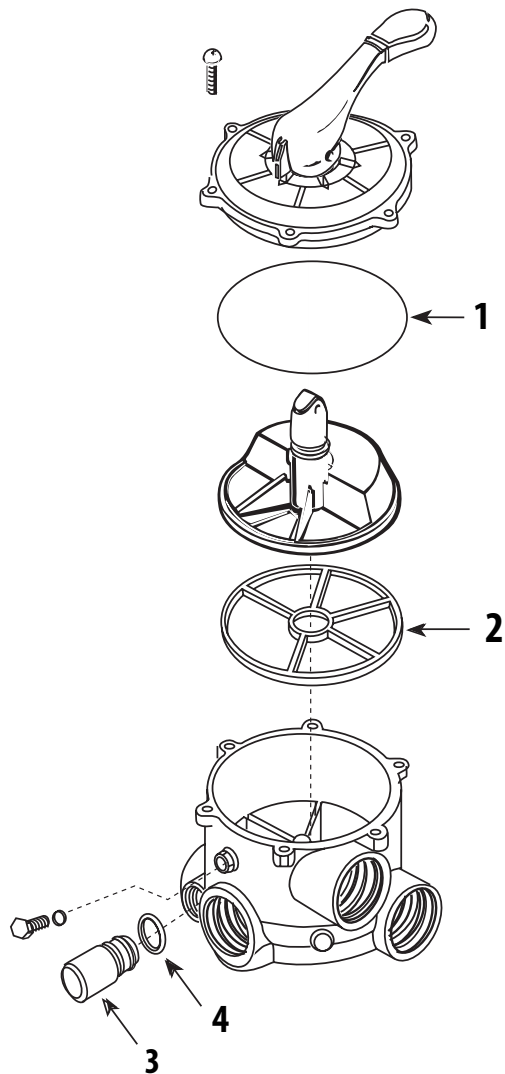

Jacuzzi MPV
DE Side Mount Valve

SIDE MOUNT

| Key | Description | Mfg # | Leslie's Sku |
|-----|--------------------|------------|--------------|
| 1 | O'ring Cover 2" | 805-0254B | 677880 |
| 2 | Spider Gasket 2" | 873-E12S1B | 677881 |
| 3 | Sight Glass | 873-E17S1B | |
| 4 | Sight Glass Gasket | 873-E16S1B | |