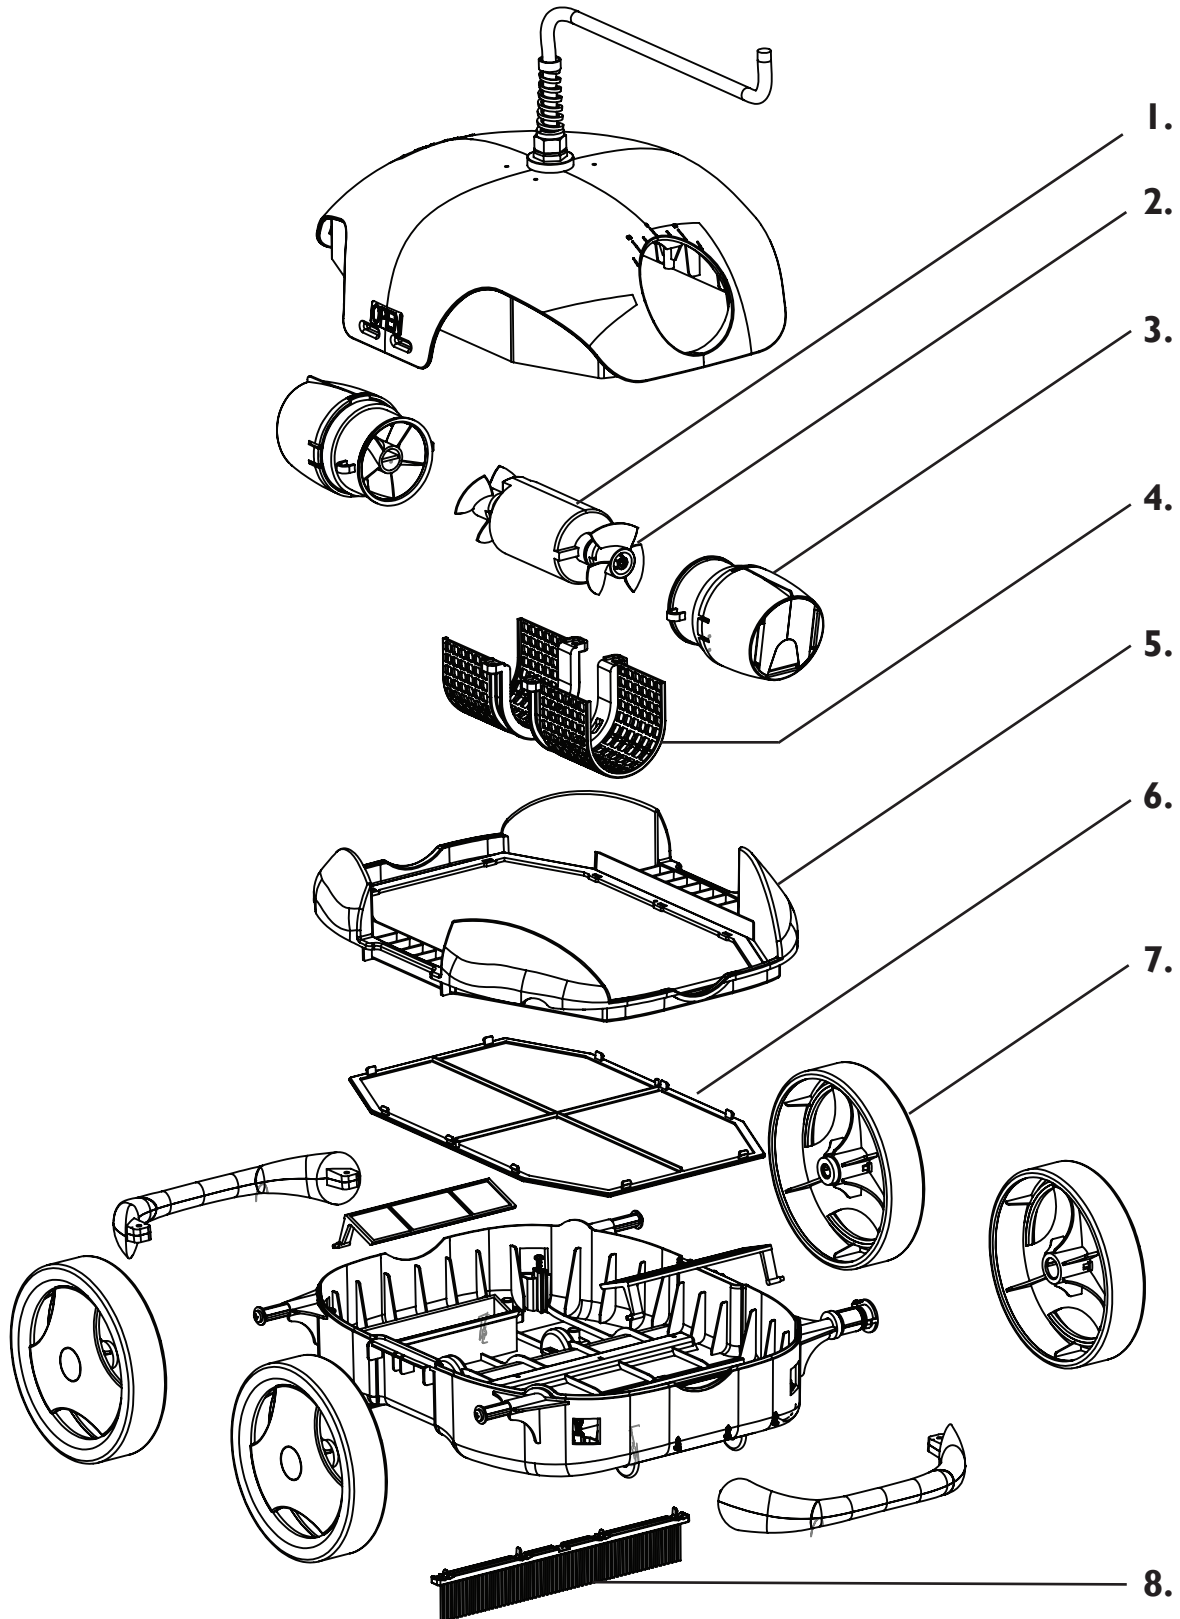

# JACUZZI COMET

// Above Ground Robotic Cleaner

ITEM NO	DESCRIPTION	PART NUMBER	LESLIE'S SKU
1, 2 & 3	MOTOR KIT	11263-C-02/3/4	63691
4	MOTOR PROTECTIVE SHIELD	11263-C-5	63693
5	FILTER CARTRIDGE	11263-C-07	63616
6	FILTER REPLACEMENT	11263-C-09	63617
7	WHEEL (SINGLE)	11263-C-12	63619
8	BRUSH REPLACEMENT	11263-C-11	63618
NOT SHOWN	POWER SUPPLY ASSEMBLY	11263-C-P	69694