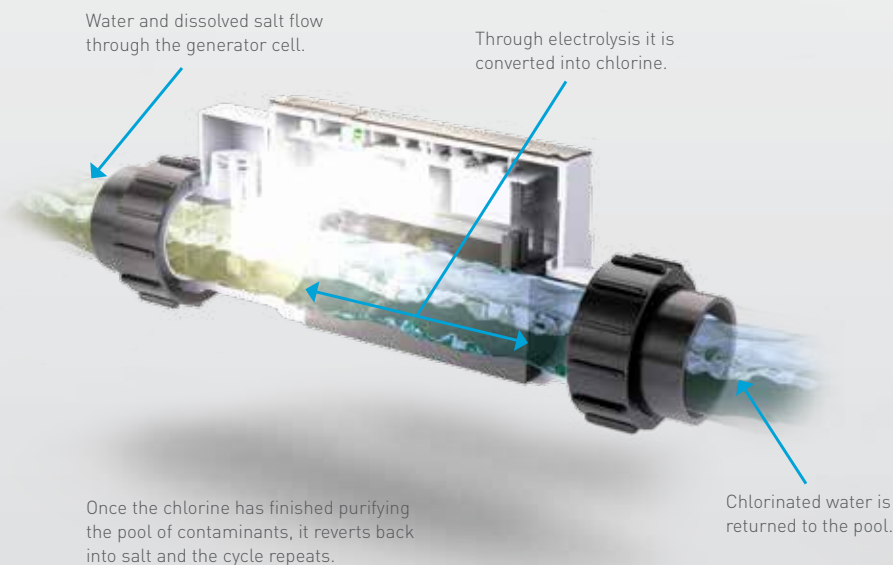

# For clean, pure and silky pool water, just add salt.

Your pool is your backyard oasis. Now, you can turn it into a spa-like experience with crystal-clear water that feels smooth and silky to the touch. With the IntelliChlor® Salt Chlorine Generator from Pentair, ordinary table salt is converted into pure chlorine safely, effectively and automatically. You'll be able to see and feel the difference.

## EFFORTLESS CHLORINATION.

Electrolytic chlorine generation is the most convenient way to keep your pool clean. Simply adjust the control to achieve the optimal level of chlorine. IntelliChlor does the rest, automatically producing a steady stream of pure chlorine to help keep your pool water clean, clear and free of bacteria and other contaminants. What could be easier?

LED indicator lights for salt level, system status and chlorine output.