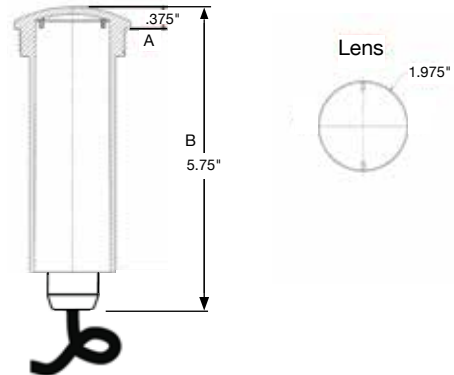

PureWhite VÜ, with its flush mounting is versatile, easy to install, and designed to fit standard 1.5" female threaded return fittings. No bonding or niches are required and it can be installed on the floor or wall of a pool, making it the perfect light for any location in a pool or spa.

**Wide angle LEDs**  
Increases light output coverage area

**Proprietary Heat Sync**  
Designed to run cool, extending the LED life

**High Output LEDs**  
Optimizes color saturation and light intensity

**Easy Installation**  
Fits standard 1.5" female threaded return fittings

**J&J Electronics**  
A HALCO LIGHTING TECHNOLOGIES COMPANY

4820 Schaefer Ave., Chino, CA 91710 • 800.735.4553 • 949.334.8700 • www.jandjpoolspa.com

**Specifications**

Voltage	12VAC
Max. Wattage	<b>R1W</b> Model: 8W <b>R2W</b> Model: 20W
LED Color	Cool White (6500K)
Housing	UV Rated Polycarbonate
Lens	UV Rated Polycarbonate (Clear)
Cord Type	18/2 SJTW
Cord Lengths	30' 50' 100' 150'

**Dimensions**

A	.375"
B	5.75"
Lens Dia.	1.975"

**Ordering Information**

COLOR SPLASH® VÜ WHITE 1.5" NICHELESS POOL & SPA FIXTURE			
Prefix	Model Number	Voltage	Cord Length
LPL		12	
	insert <i>code</i> into box		insert <i>code</i> into box
	<b>R1W</b>		30'
	<b>R2W</b>		50'
			100'
			150'