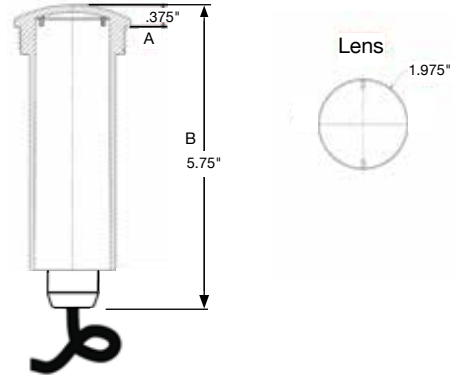

ColorSplash VÜ with its flush mounting is versatile, easy to install and designed to fit standard 1.5" female threaded return fittings. No bonding or niches are required and it can be installed on the floor or wall of a pool, making it the perfect light for any location in a pool or spa.

**Easy Installation**  
Fits standard 1.5" female threaded return fittings

**J&J Electronics**  
A HALCO LIGHTING TECHNOLOGIES COMPANY

4820 Schaefer Ave., Chino, CA 91710 • 800.735.4553 • 949.334.8700 • www.jandjpoolspa.com

## Dimensions

A	.375"
B	5.75"
Lens Dia.	1.975"