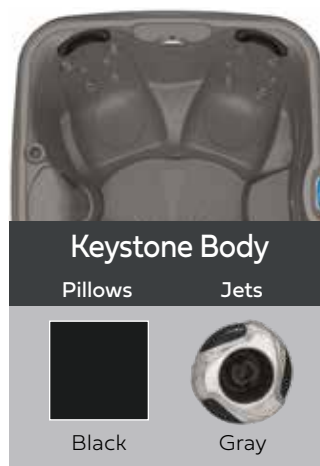

My-E30^{LF} Syncrylic™

Seats up to 6 Adults
78" x 78" x 36"
30 MassageMax Jets
Crystal Springs Fountain
3 MyComfort Pillows
Carefree Cabinet
Durafab Insulating Cover
PureLife 100% Water Filtration
LED Footwell Light
2 Air Controls
MyDigital Control Pad
Full Foam Insulation

Dry Weight 405 lbs
Water Capacity 305 Gallons
ProForce Pump 1.5 HPR*, 1-Speed
Heater Friction
Electrical 120/15A
GFCI Cord with Plug 12'

**High Performance Rated Pumps*

Colors and specifications may vary or appear differently than actual product and are subject to change without notice. Dimensions may vary +/-5"

ReflexMax Lounge¹²:

Complete back, feet and calves

12 Precise jet placements provide massage action down the entire back, to each calf, and the bottom of your feet

Lounge Hand Grip

Convenient built-in hand grip helps when lowering and rising from the lounge

Crystal Springs Fountain

Adjustable water feature creates a meditative water flow

Rest Station

This seat is designed to provide a rest station for a cool down period.

MaxStation⁶

6 DirectMax jets for a wide back massage