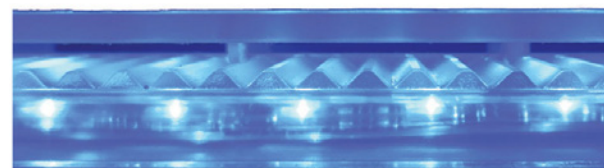

c-m-p.com/brilliant-wonders-led-waterfall

The Next Pool You Build Should Be Brilliant™

The Brilliant Wonders® LED Waterfall is the premier lighted waterfall in the pool industry. Featuring a patent pending design and front-side serviceability, no other led waterfall design comes close. And now with the addition of the new Smart Sync™ control technology, the best LED waterfall is even better.

SMART SYNC™ LED WATERFALL CONTROL

- Universal Control for Brilliant Wonders LED Waterfall
- Synchronize with Other Brilliant Wonders LED Products
- Synchronize with Lighting from other Pool OEMs
- One Control Operates up to 10ft of LED Waterfalls
- Colorwheel Waterfall Control Also Available (12VDC)

SERVICEABLE LED LIGHTING

- All LEDs are Contained and Protected Inside the Waterfall Unit, Instead of Using External Fiber Optics.
- Front-side Door for LED Strip and Wiring Access
- Quick-Disconnect LED Strip is Easy to Service and Replace

DESIGNED TO OUT-SHINE

- Exclusive "Sawtooth" Lip Design
- Churns the Water, Enhancing LED Light and Color
- Creates Smooth Ribbons of Water and Light
- U.S. Patent 9,505,018

TECHNICAL GUIDE

- 12 Volt AC (Smart Sync Control)
- 1.5" Spigot Plumbing
- 1.25 GPM Per Inch Recommended
- 6" Lip - **CANNOT BE CUT**
- White or Color Face with Clear Sawtooth Lip
- ETL Certified Class 2 (100 Watt Only)
- Must be Mounted in a NEMA approved weatherproof enclosure
- Always Use Filtered Water with Any CMP Waterfall
- 10 Watts Required Per Foot