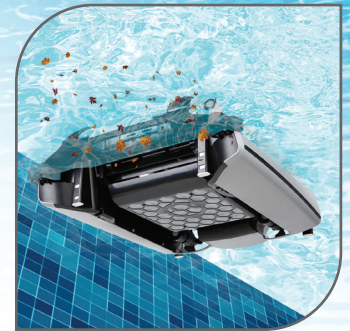

Betta

Solar-Powered Robotic Pool Skimmer

A full charge is equivalent to 30+ hours of cleaning

Continuously clean your pool for more than 30 hours on a single full charge powered solely by solar energy.

Cordless Solar-Power Charging & Adapter Charging

The new Betta SE Plus may also be charged via adapter in addition to solar charging.

Shallow Water Safeguard Design

The shortened ship draft design allows for navigating pool features like shallow water stairs and complex structures with ease.

Smart Auto Clean

Automatically cleans various floating debris on the water's surface

Twin Salt Chlorine Tolerant SCT Motors

Extremely efficient and reliable providing continually trouble-free cleaning of the pool surface.

Ultrasonic Radar Sensors and UV Resistant Body

Detect obstacles and guide Betta to efficiently clean your entire pool with the special UV resistant coating and material.

Large Easy-Clean Debris Basket

Simply dock it, open the cover and empty the debris basket