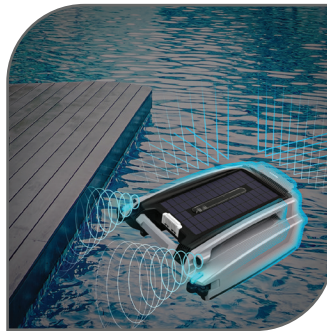

Betta

Solar-Powered Robotic Pool Skimmer

A full charge is equivalent to 30+ hours of cleaning

Continuously clean your pool for more than 30 hours on a single full charge powered solely by solar energy.

Cordless Solar-Power Charging & Adapter Charging

The new Betta SE Plus may also be charged via adapter in addition to solar charging.

Shallow Water Safeguard Design

The shortened ship draft design allows for navigating pool features like shallow water stairs and complex structures with ease.

Smart Auto Clean

Automatically cleans various floating debris on the water's surface

Twin Salt Chlorine Tolerant SCT Motors

Extremely efficient and reliable providing continually trouble-free cleaning of the pool surface.

Ultrasonic Radar Sensors and UV Resistant Body

Detect obstacles and guide Betta to efficiently clean your entire pool with the special UV resistant coating and material.

Large Easy-Clean Debris Basket

Simply dock it, open the cover and empty the debris basket