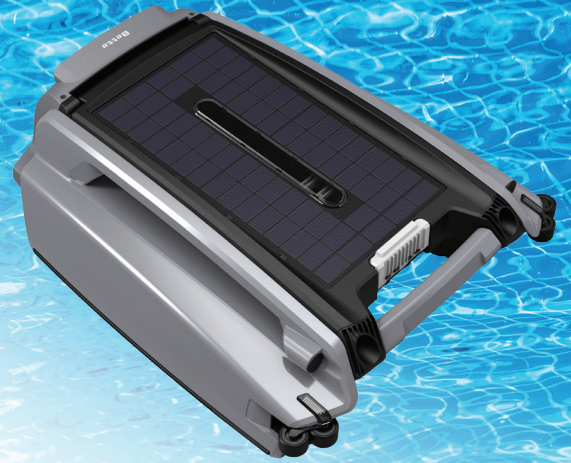

Betta

Solar-Powered Robotic Pool Skimmer

A full charge is equivalent to 30+ hours of cleaning

Continuously clean your pool for more than 30 hours on a single full charge powered solely by solar energy.

Cordless Solar-Power Charging & Adapter Charging

The new Betta SE Plus may also be charged via adapter in addition to solar charging.

Shallow Water Safeguard Design

The shortened ship draft design allows for navigating pool features like shallow water stairs and complex structures with ease.

Smart Auto Clean

Automatically cleans various floating debris on the water's surface

Twin Salt Chlorine Tolerant SCT Motors

Extremely efficient and reliable providing continually trouble-free cleaning of the pool surface.

Ultrasonic Radar Sensors and UV Resistant Body

Detect obstacles and guide Betta to efficiently clean your entire pool with the special UV resistant coating and material.

Large Easy-Clean Debris Basket

Simply dock it, open the cover and empty the debris basket