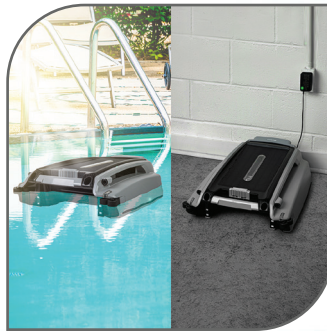

Betta

Solar-Powered Robotic Pool Skimmer

A full charge is equivalent to 30+ hours of cleaning

Continuously clean your pool for more than 30 hours on a single full charge powered solely by solar energy.

Cordless Solar-Power Charging & Adapter Charging

The new Betta SE Plus may also be charged via adapter in addition to solar charging.

Shallow Water Safeguard Design

The shortened ship draft design allows for navigating pool features like shallow water stairs and complex structures with ease.

Smart Auto Clean

Automatically cleans various floating debris on the water's surface

Twin Salt Chlorine Tolerant SCT Motors

Extremely efficient and reliable providing continually trouble-free cleaning of the pool surface.

Ultrasonic Radar Sensors and UV Resistant Body

Detect obstacles and guide Betta to efficiently clean your entire pool with the special UV resistant coating and material.

Large Easy-Clean Debris Basket

Simply dock it, open the cover and empty the debris basket