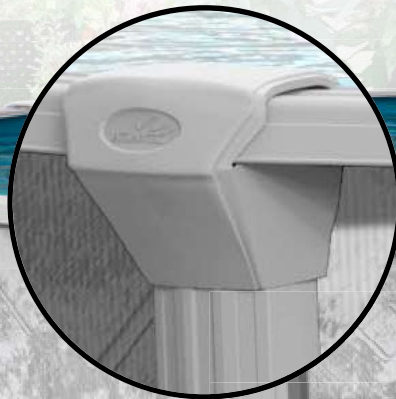

Ambassador

Constructed from sturdy steel
for years of summer pleasure!

STANDARD
★ ★ ★ ★ ★ ★
Series

TOP LEDGE

- 7-inch steel top ledge
- Texture-Kote protective finish provides long-lasting protection against scratching and corrosion

LEDGE COVER

- One-piece resin ledge cover
- Durable, rustproof and attractive
- Also used for foot covers

VERTICAL UPRIGHTS

- Steel uprights with Texture-Kote protective finish
- Steel omega stabilizer and bottom rail galvanized for long-lasting protection

RENAISSANCE™ wall – 52"

- Layers of protective wall coatings provide long-lasting protection against scratching and from the sun's harsh ultra violet rays.
- Built from steel for long-lasting durability
- Stylish, warm grey coloring

BUTTRESS-FREE SUPPORT SYSTEM

- Eliminates unsightly struts extending from pool sides on oval pools
- Provides maximum yard space

12' (500859) | 15' (500860) | 18' (500861)
21' (500862) | 24' (500863) | 27' (500864)
30' (500865)