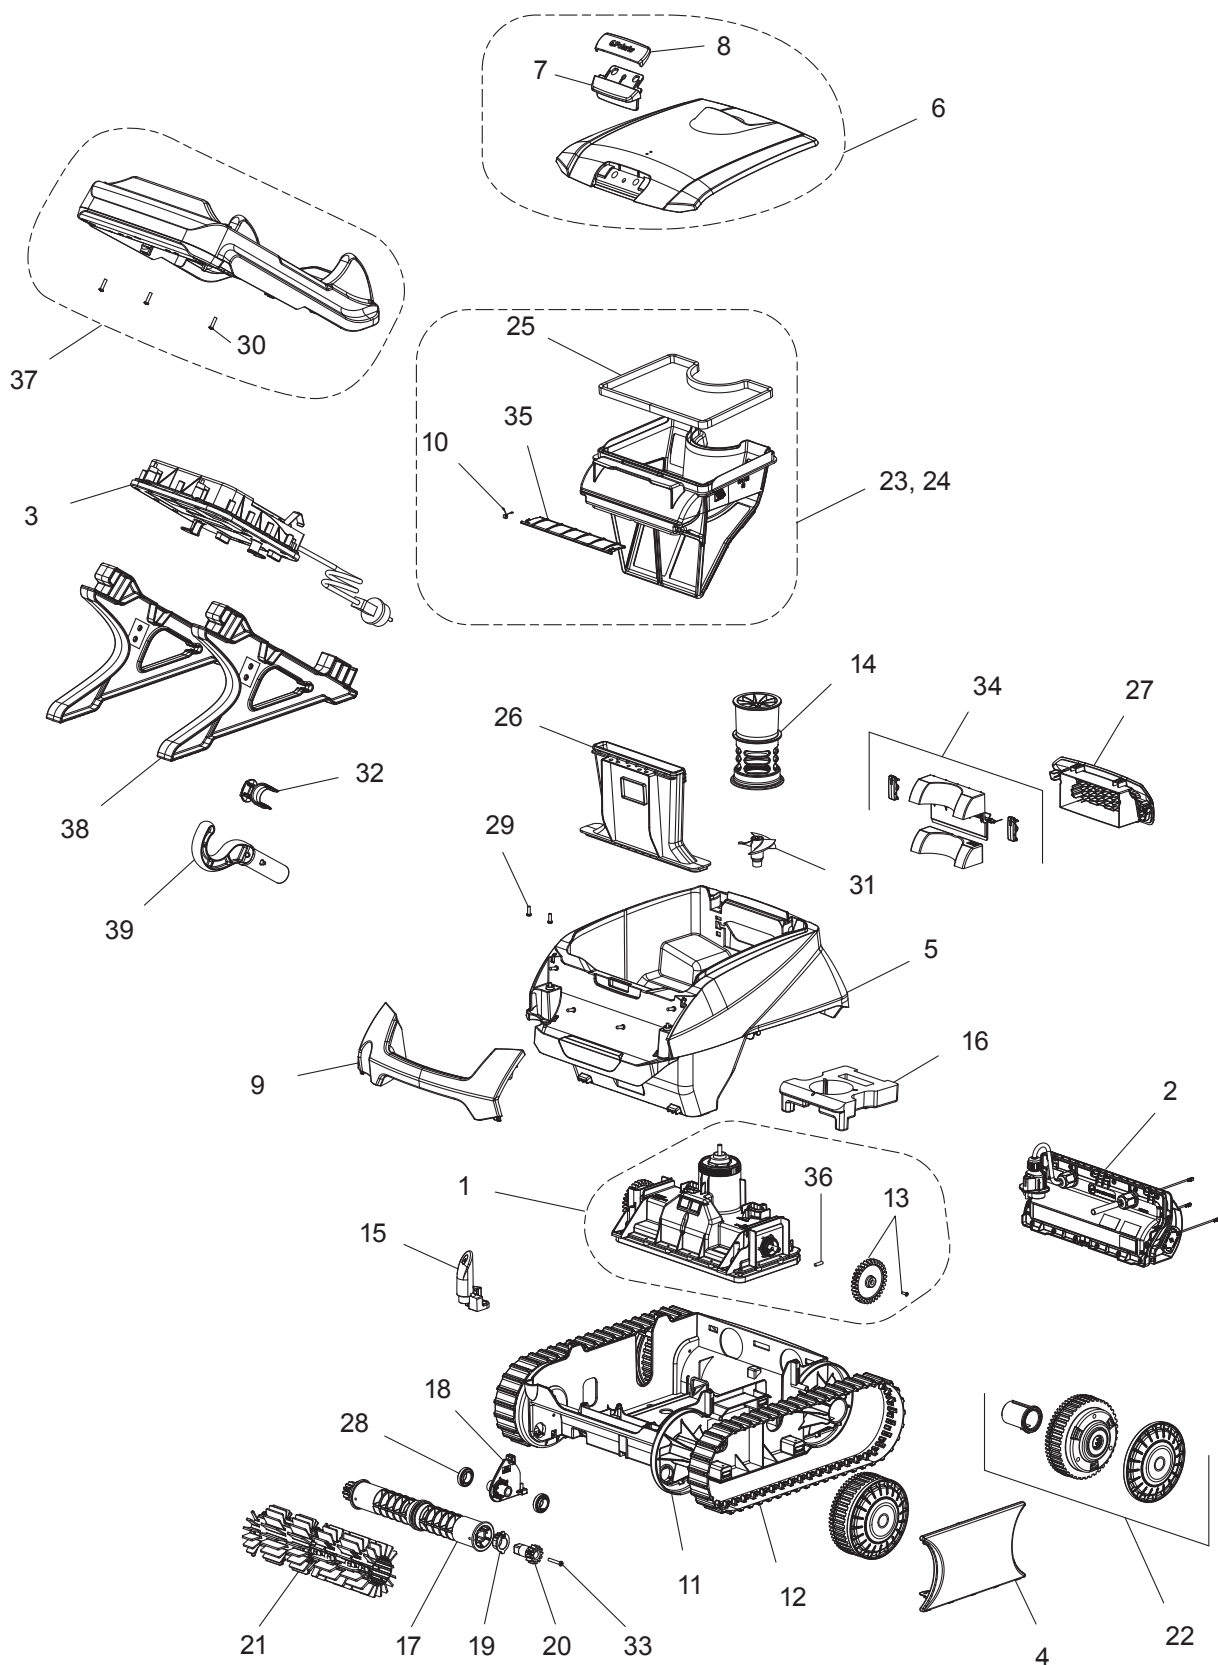

Part No.	Description
FFREEDOM	Polaris FREEDOM Cordless Robotic Cleaner

Key No.	Part No.	Description	Pieces in Model	Pieces per Part No.
1	R0972700	Motor Block Kit CB	1	1
2	R0972000	Battery Block CB	1	1
3	R0973000	Charging Block w/Charger	1	1
4	R0902400	Short Flange CN Black, 2/PK	2	1
5	R0973200	Body Housing CB B, Navy Blue	1	1
6	R0902800	Complete Cover B, Clear P	1	1
7	R0902900	Latch B, Grey	1	1
8	R0903000	Polaris Badge	1	1
9	R0973100	Handle CB B, Cyan	1	1
10	R0905500	Canister Inlet Flap Spring CN	1	1
11	R0972100	Lower Housing Chassis CB	1	1
12	R0895300	Track CN, 2/PK	2	1
13	R0895600	Drive Gear Kit, 2/PK	2	1
14	R0895700	Flow Outlet CN	1	1
15	R0972200	Front Cap CB	1	1
16	R0896300	Chassis Float CN	1	1
17	R0896400	Brush Roller CN, 2/PK	2	1
18	R0896500	Roller Support CN	1	1
19	R0896600	Outer Bearing CN, 2/PK	2	1
20	R0896700	12 Point Gear CN, 2/PK	2	1
21	R0897200*	Brush, 2/PK	2	1
22	R0897300	Wheel CN, Black	4	4

Key No.	Part No.	Description	Pieces in Model	Pieces per Part No.
23	R0897800	Fine Filter Canister CN	0	1
24	R0898000*	General Purpose Canister CN (comes standard)	1	1
25	R0898300	Canister Seal CN	1	1
26	R0898500	Inlet Channel CN	1	1
27	R0903500	Rear Grid CN, Dark Grey	1	1
28	C60	Ball Bearing	2	2
29	R0516700	Screw 4*12, 5/PK	15	1
30	R0608500	Screw 4*16mm, 5/PK	2	1
31	R0633200	Impeller	1	1
32	R0972400	Clip Hook	1	1
33	R0638900	Screw 4*25mm, 5/PK	4	1
34	R0897400	Rear Flap Door Kit CN	1	1
35	R0898400	Canister Inlet Flap CN	1	1
36	R0657900	Motor Block Shaft Pin, 5/PK	1	1
37	R1009100	Top of Charging Base	1	1
38	R0972300	Charging Base Foot Set x2	2	1
39	R0973400	Hook, Cyan	1	1

*Suggested stocking part

All Polaris Robotic cleaners are ETL listed. Type EC27--, EM27--, EP37--, EN27--, EN37--, and EB37--

Polaris FREEDOM™ Cordless Robotic Cleaner

Part No. FFREEDOM

©2023 Zodiac Pool Systems LLC. All rights reserved. Polaris® is a registered trademark of Zodiac Pool Systems LLC.