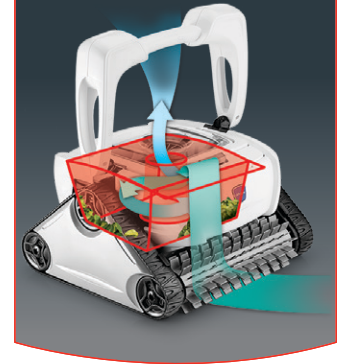

P825 ROBOTIC CLEANER

ROBOTIC
PREMIUM ROBOTIC POOL CLEANERS

POLARIS® P825 FEATURES

TRANSPARENT LID

Takes the guesswork out of knowing when to empty the canister.

SURFACE CONTROL SYSTEM™

Adjust pool surface type for optimal wall climbing.

PUSH 'N' GO™ FILTER CANISTER

Easy debris removal. Never touch debris again!

CYCLONIC VACUUM TECHNOLOGY

Powerful cyclonic cleaning action captures debris without losing suction.

COMPREHENSIVE CLEANING

Cleans all pool surfaces – pebble, concrete, vinyl, fiberglass, and tile

Specifications

Polaris P825

Push 'N' Go Filter Canister	Yes
Vacuum Technology	Cyclonic
ActivMotion Sensor®	No
Easy Lift System	No
Remote Control	No
Cleaning Cycle	Dual-Mode Cleaning: 1.5 & 2.5 Hours
Cleaning Modes	Floor, Floor/Wall
Transparent Lid	Yes
Drive	Tracks
Brush	Pleated
Cable Length	50' Cable / 40' Pool
Premium Caddy	Yes