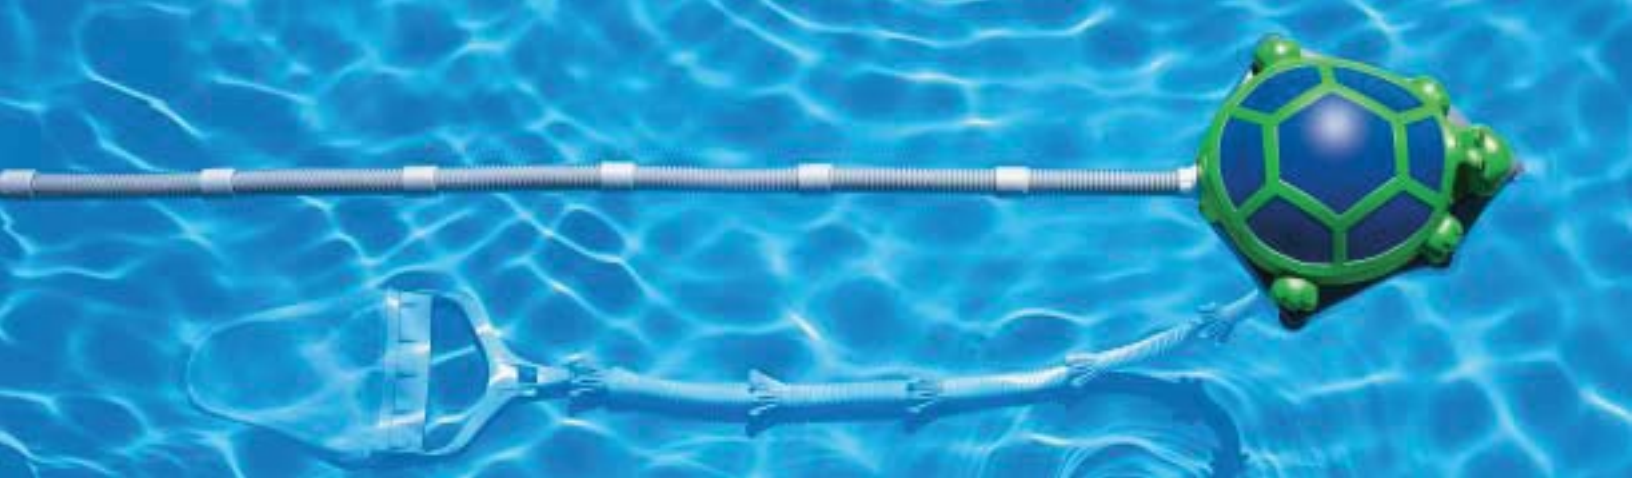

Polaris Turbo Turtle

For all aboveground pools. Vacuums and sweeps.

For those who've figured out it's more fun to swim in a pool than clean it.

A happy combination of automatic pool cleaner and pool decoration, the Polaris Turbo Turtle® is suitable for all above-ground pools up to 5-feet deep.

features

- Operates with pumps and filtration systems normally found on aboveground pools and vacuums the bottom and sweeps the sides in three hours or less.
- Patented jet sweep assembly blows water against the pool wall to loosen debris in hard-to-reach places and then sweeps it into an easy-to-remove filter bag.
- Powered by the pressure of clean water returning to your pool, leaving both the filter and skimmer free to eliminate contaminants.
- Unique filter bag removes debris before it reaches your pump basket or filter, prolonging the life of your filtration system.

Polaris WaterStars™

accessories

Polaris SpaWand®

Our SpaWand is a simple, effective hand-held device that quickly cleans your spa, pool steps, swimouts and other small bodies of water without hoses or hookups.

The Polaris TurboTurtle is designed for the following types of debris: