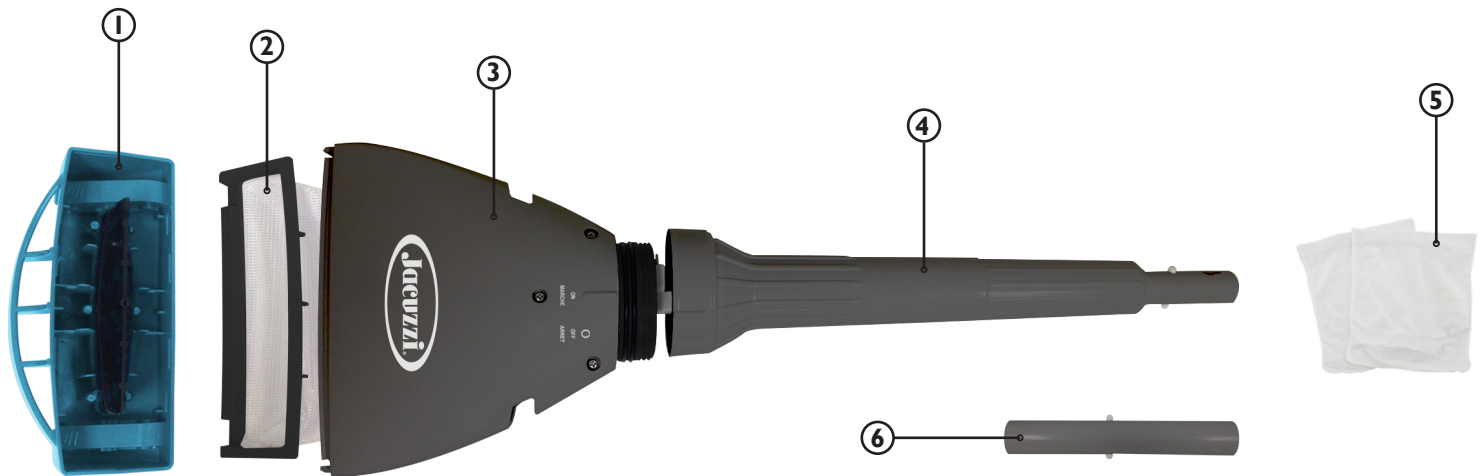

JPV100

// PROFESSIONAL GRADE
POOL AND SPA VACUUM

SKU # 12100BB

2 Year Limited Warranty

ITEM NO	DESCRIPTION	PART NUMBER
1	HEAD COVER	N/A
2	ALL PURPOSE FILTER BAG	62132
3	POWER HEAD	N/A
4	BATTERY CHAMBER	N/A
5	MICRO FILTER BAGS	PI2X022MF / NA
6	POLE ADAPTER	313796
7	SAND AND SILT FILTER BAG (not shown)	904659

FOR ANY QUESTIONS,
PLEASE CALL 732-967-9888.

JPV200

// PROFESSIONAL GRADE
POOL AND SPA VACUUM

SKU # 25150GL

2 Year Limited Warranty

ITEM NO	DESCRIPTION	PART NUMBER
1	VACUUM HEAD	313800
2	NOSE CAP	626839
3	XTREME MULTI LAYER FILTER BAG	905242
4	MOTOR BOX	-----
5	CHARGER AND EU ADAPTER	903722
6	ALL PURPOSE FILTER BAG (not shown)	626843
7	SAND AND SILT FILTER BAG (not shown)	62119
8	MICRO FILTER BAGS - 5 PACK (not shown)	448827

FOR ANY QUESTIONS,
PLEASE CALL 732-967-9888.

JPV300

// PROFESSIONAL GRADE
POOL AND SPA VACUUM

SKU # 35100FL

2 Year Limited Warranty

ITEM NO	DESCRIPTION	PART NUMBER
1	VACUUM HEAD	621377
2	VACUUM HEAD ADAPTER	P22X002 / NA
3	DEBRIS CHAMBER	901408
4	XTREME MULTI LAYER FILTER BAG	903906
5	FILTER FRAME	P35X121 / NA
6	MOTOR BOX	-----
7	POLE ADAPTER	956909
8	CHARGER AND EU ADAPTER	904760
9	ALL PURPOSE FILTER BAG - 3 PACK (not shown)	62133
10	SAND AND SILT FILTER BAG - 3 PACK (not shown)	900077