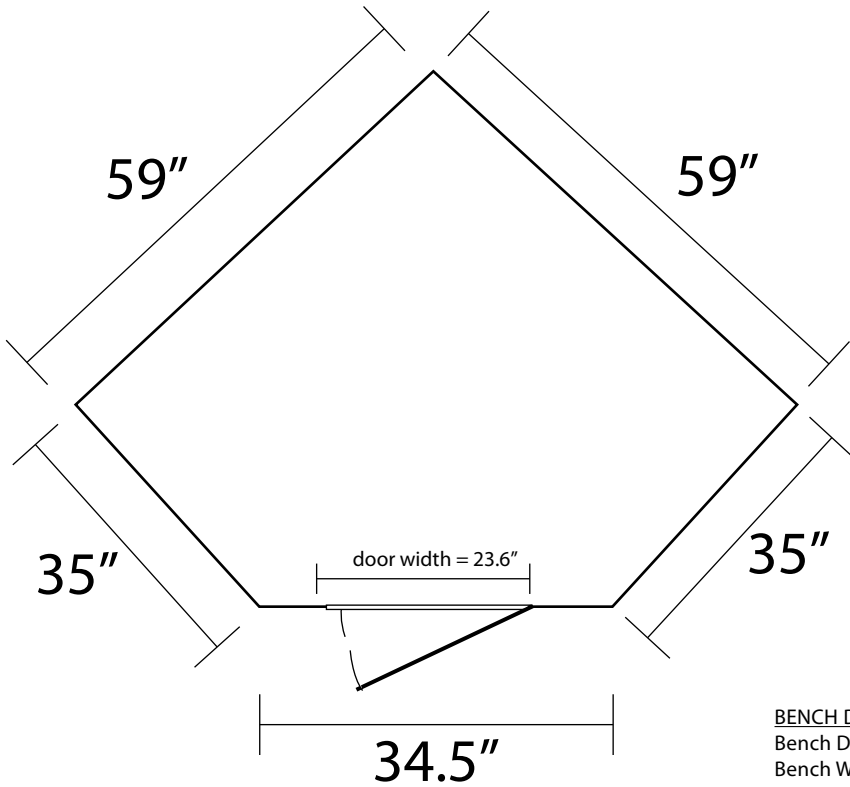

4 Person Corner Sauna

BENCH DIMENSIONS:
Bench Depth: 17.7"
Bench Width: 55.1"