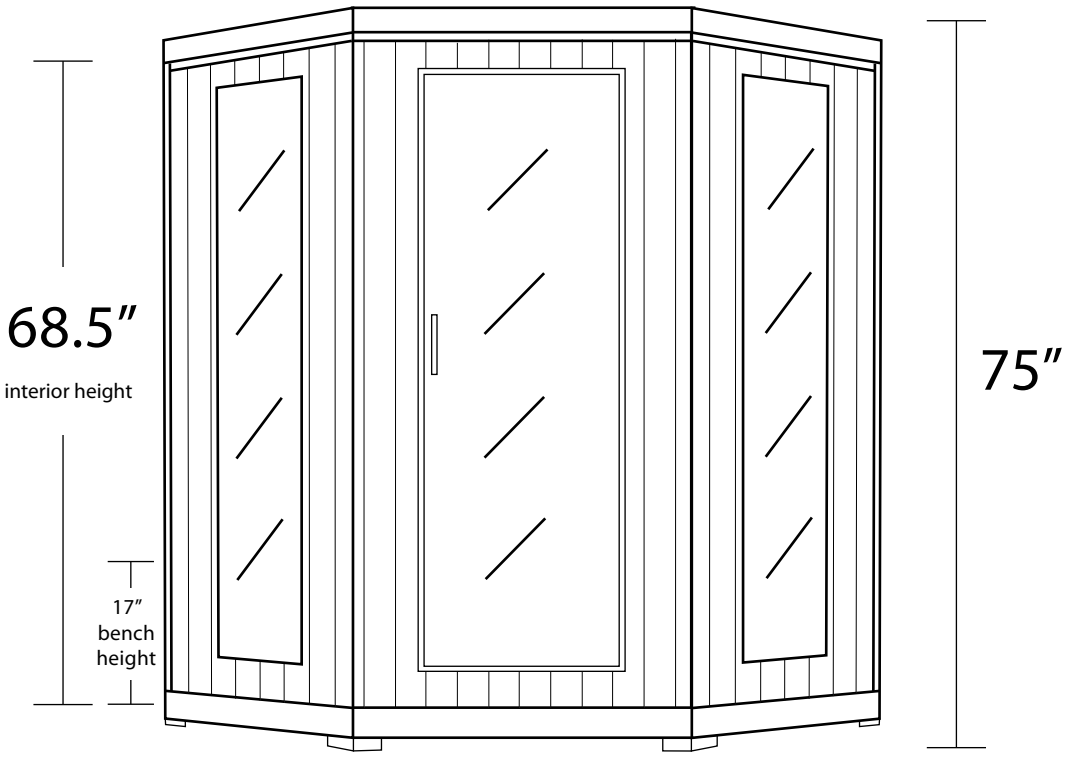

4 Person Corner Sauna

BENCH DIMENSIONS:
Bench Depth: 17.7"
Bench Width: 55.1"