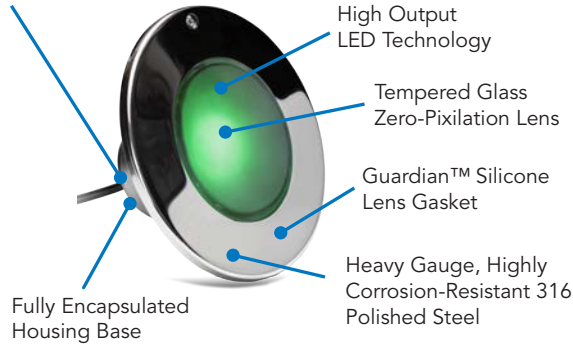

ColorSplash® XG Series

Product Datasheet

Nickel-Plated Brass Strain Relief with Sealing Gland

USAGE COST COMPARISON

	COLOR SPLASH	INCANDESCENT		
Watts	33W	300W	400W	500W
Annual Energy Cost*	$9	$85	$113	$141
Annual Maint Cost**	$0	$125	$125	$125
Total Annual Usage Cost	$9	$210	$238	$266
		SAVINGS $201 $229 $257		
		COSTS UNDER $0.04 PER NIGHT TO OPERATE		

*Based on 6 hours of usage per day, 365 days per year. Based on electricity cost of $0.129 per kWh.
**Based on replacing bulb and gasket one time at $50 per replacement and one hour of labor per replacement at $75/hr.

Specifications

Model #	F2C	S2C
Lumens	847	207
Wattage	33W	7W
LED Color	RGB