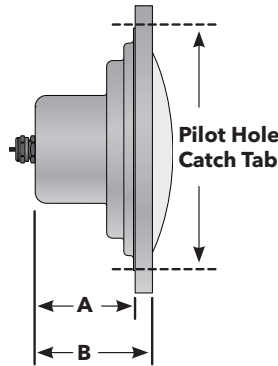

Specifications

Model #	F2C	S2C
Lumens	847	207
Wattage	33W	7W
LED Color	RGB	

Dimensions

	LPL-F2C (Pool)	LPL-S2C (Spa)
A	3.4"	2.9"
B	3.9"	3.5"
Lens Dia.	6.0"	2.9"
Faceplate Dia.	10.5"	5.7"
Pilot Hole/Catch Tab		
Standard Fixture Version	9 1/2" Center-to-Center	
SwimQuip Fixture Version*	8" Center-to-Center	

*J&J's faceplate diameter is larger than the standard SwimQuip faceplate. Ensure there is enough even surface for fixture faceplate to fit flat against pool wall.

Ordering Information

COLOR SPLASH FIXTURE - POOL SERIES