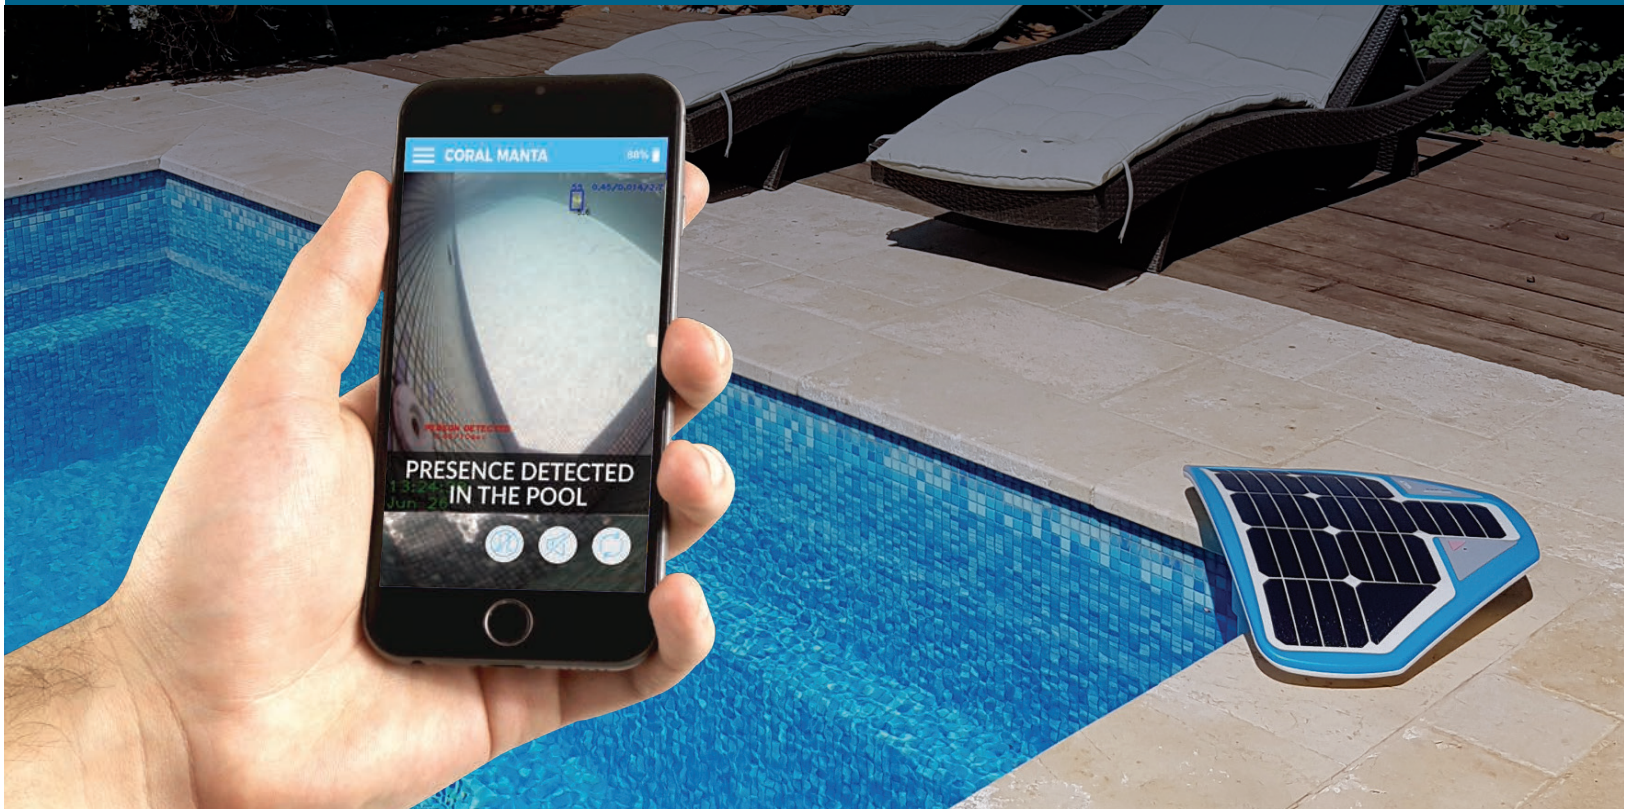

# CORAL MANTA

THE FIRST COMPUTER-VISION  
**DROWNING DETECTION SYSTEM**  
FOR PRIVATE POOLS

[WWW.CORALDROWNINGDETECTION.COM](http://WWW.CORALDROWNINGDETECTION.COM)

## NO OTHER SYSTEM PROVIDES SUCH A COMPREHENSIVE LEVEL OF PROTECTION

Introducing Coral Manta - The world's first system providing 24/7 pool protection. Coral Manta uses a unique built-in underwater video camera and advanced artificial intelligence technology to constantly analyze the pool in real time. Whenever it identifies a near drowning event it instantly generates an alarm - at home and on your phone.

## SOLAR POWERED - JUST PLUG AND PLAY

Simply secure to any corner of the pool, plug in the home unit and pair your phone. Coral Manta will work instantly and constantly using solar power, no power cords needed.