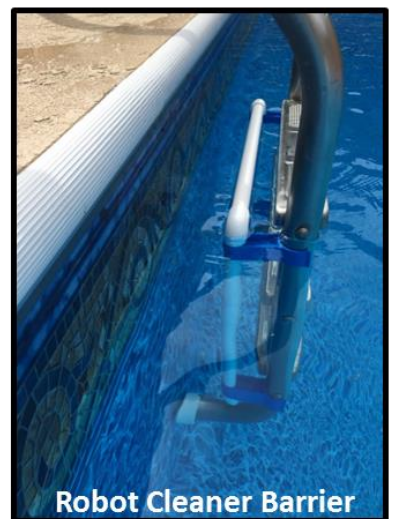

LEAF NET SKIMMER CLIP

Pat. No. 8,083,199

www.leaf-bone.com

Leaf Bone™ A Multi-Purpose Pool Clip

Contain Thermometers

Creative DIY Projects using Leaf Bone™

Secure Extended Leaf Net

Above Water Mount

The Automatic Hands-Free Solution for Pool Skimming

Deflect Chlorinators

Simulate Ladder Handrail

Below Water Mount

Support Umbrellas

Robot Cleaner Barrier