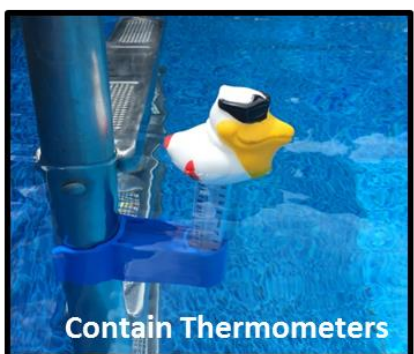

LEAF NET SKIMMER CLIP

Pat. No. 8,083,199

www.leaf-bone.com

Leaf Bone™ A Multi-Purpose Pool Clip

Contain Thermometers

Creative DIY Projects using Leaf Bone™

Secure Extended Leaf Net

Above Water Mount

The Automatic Hands-Free Solution for Pool Skimming

Deflect Chlorinators

Simulate Ladder Handrail

Below Water Mount

Support Umbrellas

Robot Cleaner Barrier