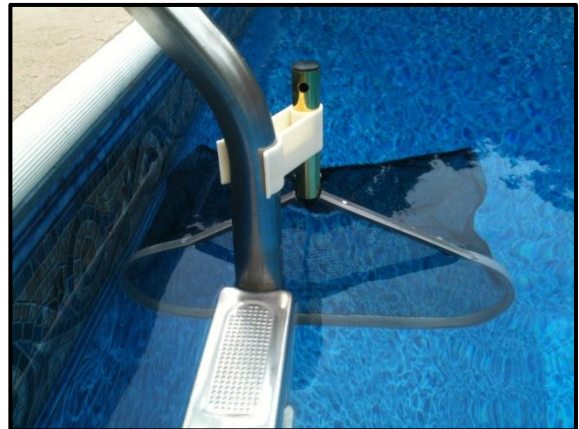

INTRODUCING...

LEAF NET SKIMMER CLIP

LEAF BONE™ is an **EASY** and **INEXPENSIVE** tool to skim massive amounts of leaves and debris from swimming pools.

- ***LEAF BONE™ Simply Snaps onto your Pool Ladder Handrail***
- ***Holds a Typical Leaf Rake Net – Purchased Separately***
- ***Uses the Pool's Natural Circulation to Collect Leaves and Debris***
- ***Reduces Manual Skimming and Human Contact with Nasty Debris***
- ***Avoids Pool Pump Overload from a Skimmer Full of Leaves***
- ***Fits ALL 1.9" diameter In-Ground Pool Ladders and some Above-Ground Pool Handrails.***

LEAF BONE™ DOES THE WORK...ENJOY YOUR POOL!!

Check our website for additional information
and other unique uses for "The Bone"