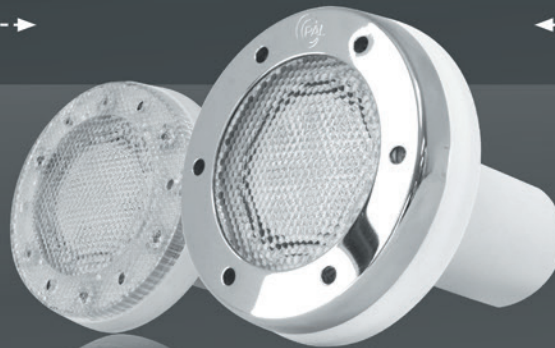

PAL 2T2 Nicheless

Nicheless LED light with Color Advance Technology for fiberglass, gunite and vinyl liner pools

FEATURES:

No bonding,
no grounding,
no niche,
no J. box

Fits standard
1.5" wall fitting

Color Advance
switch modes

System Link

Allows you to link multiple drivers for home and pool automation

TRANSFORMER

Part No: PC-2T • 16, 35, 55w
No Rem Ctrl • UL Listed

APPLE OR ANDROID DEVICES

Operating dist:
150 - 200feet

RF HANDSET

Part No: PCT-3
Operating dist:
150 - 200feet

PAL 2T2 NICHELESS

Part No: PAL-2T2
5watts
50,000 hour life
UL listed

ACCESSORIES

Changeable lamps
for upgrades and
replacements
316 Stainless
steel covers

DIMENSIONAL DETAILS