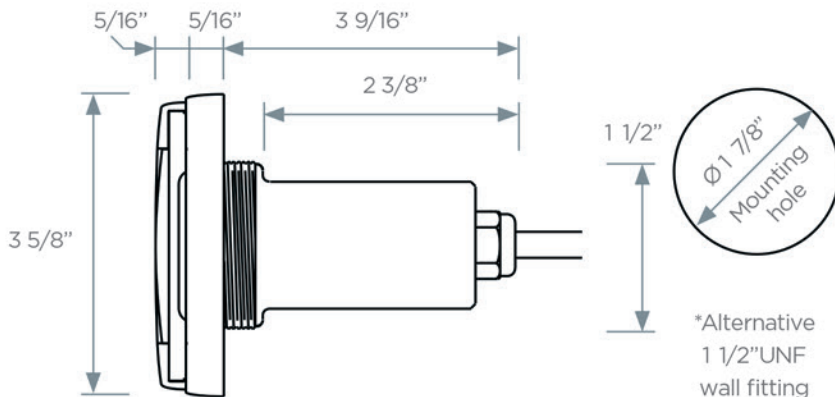

Part No: PCT-3
Operating dist:
150 - 200feet

PAL 2T2 NICHELESS

Part No: PAL-2T2
5watts
50,000 hour life
UL listed

ACCESSORIES

Changeable lamps
for upgrades and
replacements
316 Stainless
steel covers

DIMENSIONAL DETAILS