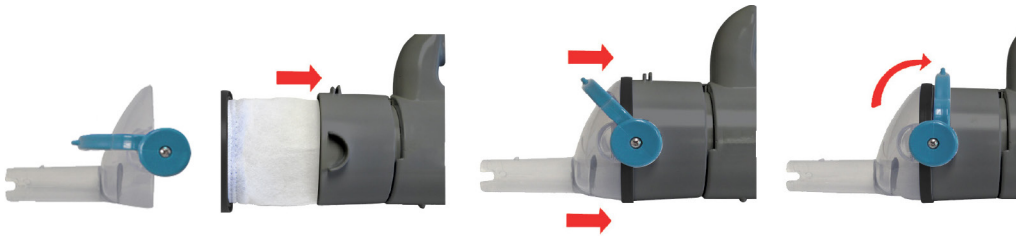

QUICK START GUIDE

JPV200 PROFESSIONAL GRADE POOL AND SPA VACUUM

A

A.1

A.2

A.3

Charge time: 4 hours

B

C

D