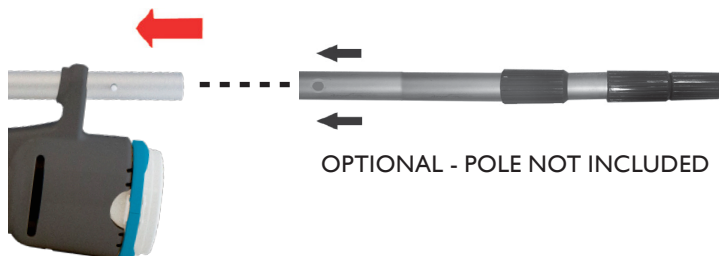

QUICK START GUIDE

JPV200 PROFESSIONAL GRADE POOL AND SPA VACUUM

A

A.1

A.2

A.3

Charge time: 4 hours

B

C

D