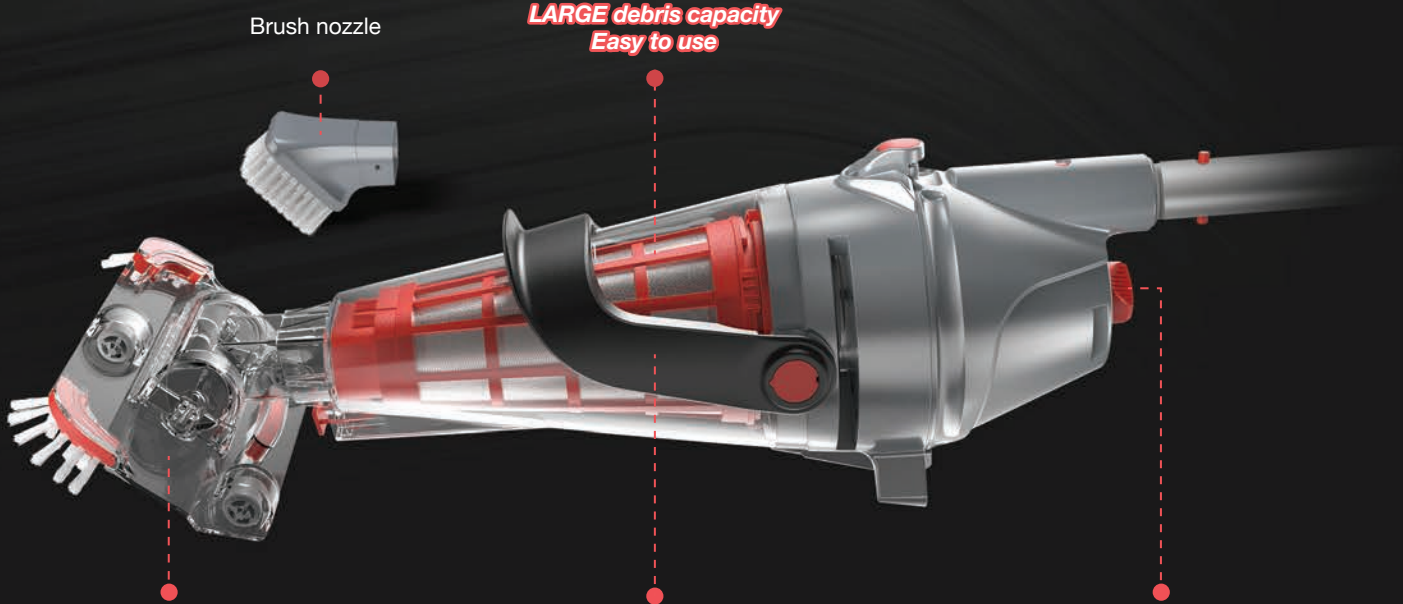

## FAST AND EFFICIENT POOL CLEANING EXPERIENCE

CORDLESS RECHARGEABLE POOL VACUUM

For leaves and fine debris

0.22  
GAL  
Debris  
Capacity

40<sup>MIN</sup>  
Working  
Time

5-6<sup>HRS</sup>  
Charging  
Time

INCLUDES 2 FILTERS:

Long lasting  
standard  
stainless steel filter  
250 micron

Fine filter sock  
50 micron

Brush nozzle

**LARGE debris capacity**  
**Easy to use**

Efficient wide mouth design  
**Transparent: Ideal for spot cleaning**

**Simple one-latch opening system**

Waterproof magnetic switch

Recommended for  
**medium to large pools**

Patents pending

© 2025 Kokido Development Limited