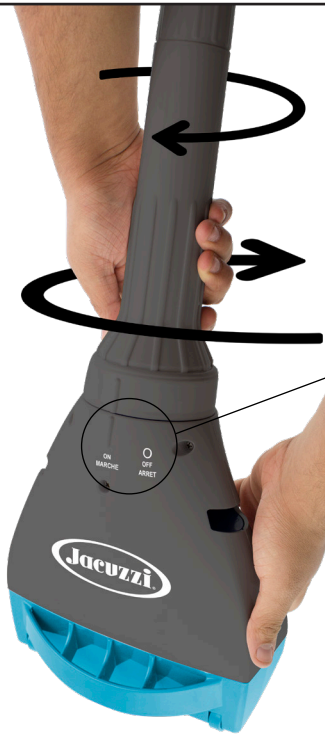

## JPV100 PROFESSIONAL GRADE POOL AND SPA VACUUM

**1**

(-) (+) (+) (-)

(+) (-)

(+) (-)

(+) (-)

**2**

1.

2.

**3**

(Pole not included)

4

### ON / OFF

Twist for ON before using in water.